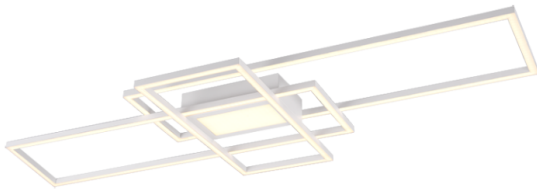

Ceiling lamp

## IRVINE – 620010431

incl. 1x SMD LED, 60W · 1x 6500lm, 3000 - 6500K

- Remote control
- Integrated dimmer
- Light color infinitely variable
- Not suitable for external dimmer
- Wall- & ceiling mounting
- Memory function
- IP20

### Material construction

Metal · White mat

### Product dimensions

Width: 105cm  
Height: 6cm  
Depth: 42cm  
Weight: 1,665kg