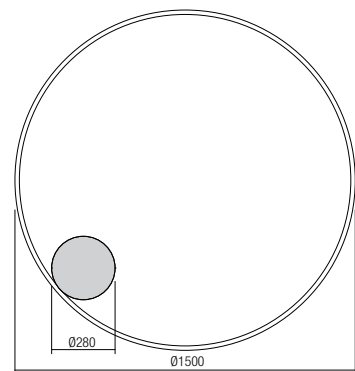

Led type	SMD LED 2835 720 pcs x 0,14W	
Power	105W	
Input	220V-240V, 50/60Hz	
Color temperature	3000K	4000K
Lumen source	11550 lm	12705 lm
Lumen system	8548 lm	9061 lm
CRI	80	
Not dimmable		

CE IP20