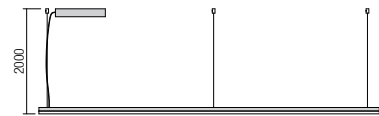

Led type	SMD LED 2835 720 pcs x 0,14W	
Power	105W	
Input	220V-240V, 50/60Hz	
Color temperature	3000K	4000K
Lumen source	11550 lm	12705 lm
Lumen system	8548 lm	9061 lm
CRI	80	
Not dimmable		

CE IP20