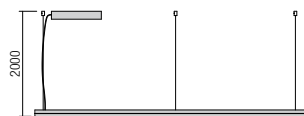

Led type	SMD LED 2835 576 pcs x 0,14W	
Power	84W	
Input	220V-240V, 50/60Hz	
Color temperature	3000K	4000K
Lumen source	9240 lm	10256 lm
Lumen system	6805 lm	7145 lm
CRI	80	
Not dimmable		

CE IP20

- art. 01-1718 Sand White 3000K
- art. 01-1719 Bronze 3000K
- art. 01-1952 Sand Black 3000K
- art. 01-1920 Sand White 4000K
- art. 01-1921 Bronze 4000K
- art. 01-1965 Sand Black 4000K