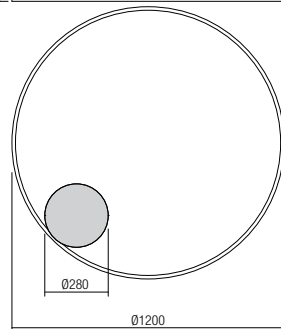

Led type	SMD LED 2835 576 pcs x 0,14W	
Power	84W	
Input	220V-240V, 50/60Hz	
Color temperature	3000K	4000K
Lumen source	9240 lm	10256 lm
Lumen system	6805 lm	7145 lm
CRI	80	
Not dimmable		

CE IP20

- art. 01-1718 Sand White 3000K
- art. 01-1719 Bronze 3000K
- art. 01-1952 Sand Black 3000K
- art. 01-1920 Sand White 4000K
- art. 01-1921 Bronze 4000K
- art. 01-1965 Sand Black 4000K