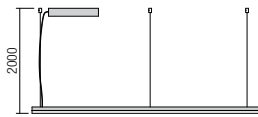

Led type	SMD LED 2835 456 pcs x 0,14W	
Power	66W	
Input	220V-240V, 50/60Hz	
Color temperature	3000K	4000K
Lumen source	7128 lm	7983 lm
Lumen system	5282 lm	5652 lm
CRI	80	
Not dimmable		

CE IP20

- art. 01-1716 Sand White 3000K
- art. 01-1717 Bronze 3000K
- art. 01-1951 Sand Black 3000K
- art. 01-1918 Sand White 4000K
- art. 01-1919 Bronze 4000K
- art. 01-1964 Sand Black 4000K