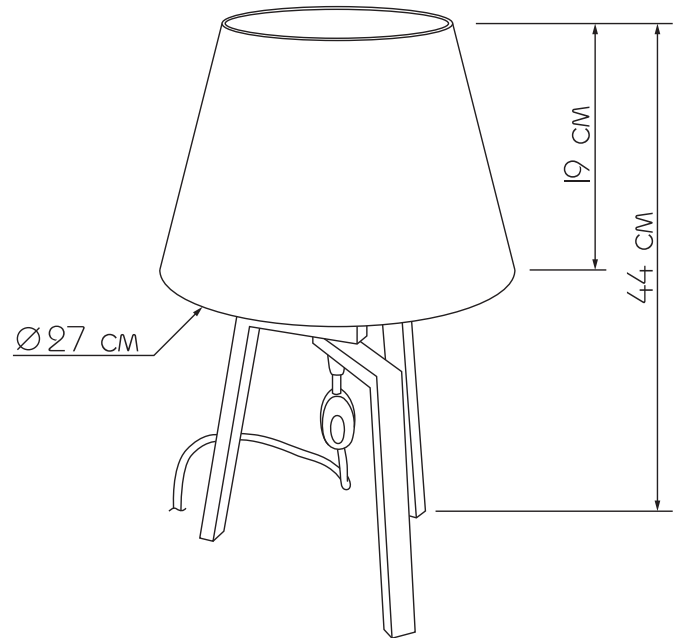

## Table lamp

Imperium Light

## Tripod

464144.01.01

Height:	44 cm
Diameter:	27 cm
Height of lampshade:	19 cm
Lampholder / Socket:	E27
Number of light sources:	1
Max. wattage:	60 W
Voltage:	230 V
Material:	wood/ fabric
Color:	white
Lamp included:	no
Protection class:	IP20