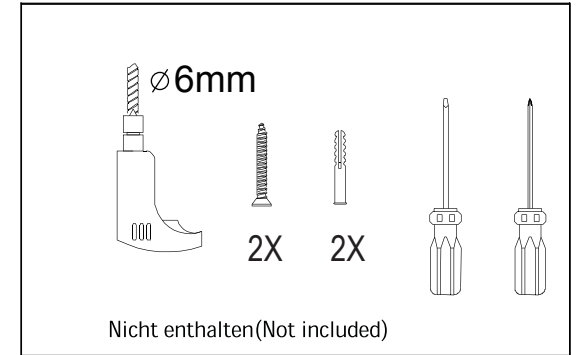

EGLO

Art.-Nr.: 98606

A

B

C

Driver Installation (Fig.1)

D

E